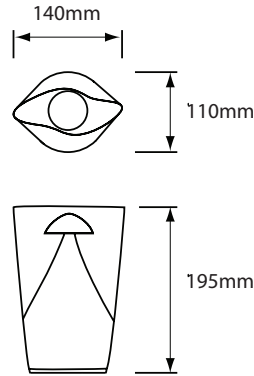

Designer	Peter Ellis, David Greenway, Ruth McDermott
Year of Design	2000
IP Rating	IP52
Dimensions	195mm x 140mm x 110mm (7¾" x 5½" x 4¼")
Weight	PRO - 1.42 kg / 3.2 lb ECO - 1.31 kg / 2.9 lb
Approvals & Standards	CE, CSA, C-Tick, FCC, RoHS, SASO
EU Energy Regulation	Exempt - LED lamps operate on batteries