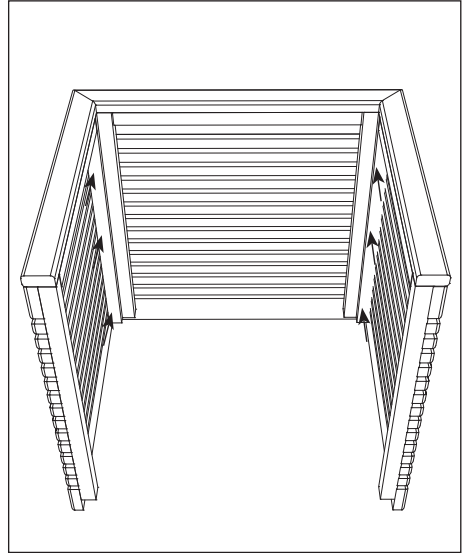

Ofenschutzgitter Emotion Heater safety guard Emotion **SG-EM-S / SG-EM-L**

1-032-180 / 1-032-182

MONTAGEANWEISUNG / INSTALLATION INSTRUCTIONS

DE

EN

570 mm x 480 mm x 580 mm

Montage - Installation

1

Zusammenbau Ofenschutzgitter
Assembling Heater safety guard

2

Befestigung an Kabinenwand
Fastening on the wall

sentiotec 
DIVISION OF HARVIA GROUP