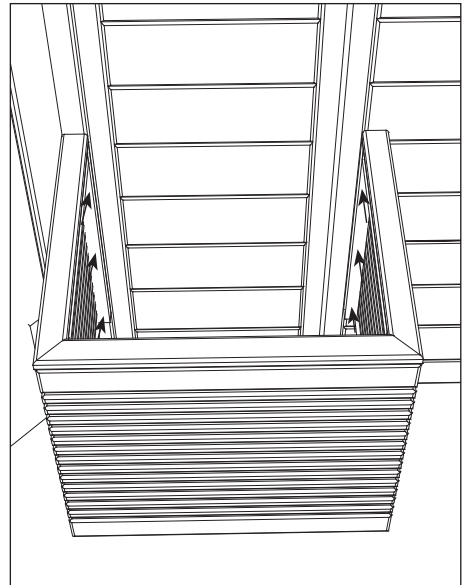

Ofenschutzgitter Emotion Heater safety guard Emotion **SG-EM-S / SG-EM-L**

1-032-180 / 1-032-182

MONTAGEANWEISUNG / INSTALLATION INSTRUCTIONS

DE

EN

570 mm x 480 mm x 580 mm

Montage - Installation

1

Zusammenbau Ofenschutzgitter
Assembling Heater safety guard

2

Befestigung an Kabinenwand
Fastening on the wall

sentiotec 
DIVISION OF HARVIA GROUP