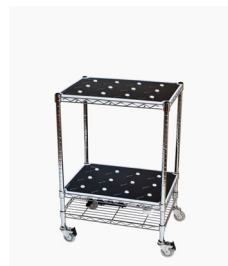

Large Recharging Tray
12 Lamps

Small Recharging Station
24 Lamps

Medium Recharging Station
36 Lamps

Large Recharging Station
48 Lamps

Neoz Cordless Lighting

Designed and made in Sydney Australia

www.neoz.com