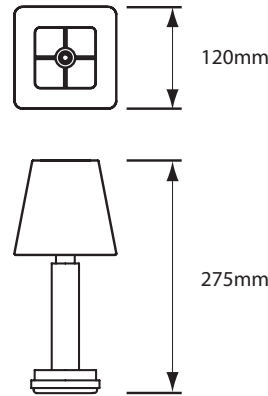

Designer	Peter Ellis, Tammy Chiew
Year of Design	2014
IP Rating	IP30
Dimensions	275mm x 120mm 10¾" x 4¾"
Weight	0.80 kg / 1.75 lb
Approvals & Standards	CE, CSA, C-Tick, FCC, RoHS, SASO
EU Energy Regulation	Exempt - LED lamps operate on batteries