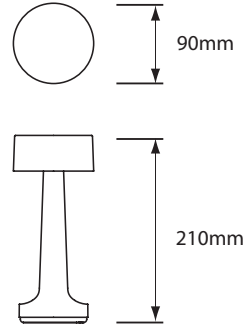

Designer	Peter Ellis, Tammy Chiew
Year of Design	2013
Lamp Type	Sidelight & Downlight
IP Rating	IP52
Dimensions	210mm x 90mm (8¼" x 3½")
Weight	0.32 kg / 0.70 lb
Approvals & Standards	CE, CSA, C-Tick, FCC, RoHS, SASO
EU Energy Regulation	Exempt - LED lamps operate on batteries
Awards	IDA Design Award GOLD Winner 2013