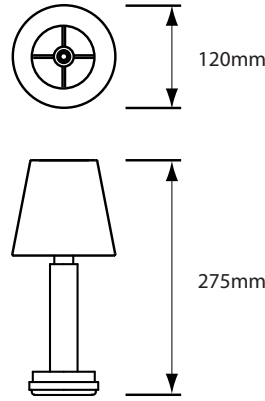

Designer	Peter Ellis, Tammy Chiew
Year of Design	2014
IP Rating	IP30
Dimensions	275mm x 120mm (10¾" x 4¾")
Weight	0.80 kg / 1.75 lb
Approvals & Standards	CE, CSA, C-Tick, FCC, RoHS, SASO
EU Energy Regulation	Exempt - LED lamps operate on batteries